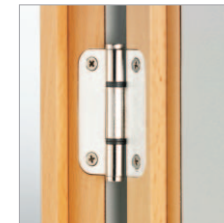

Privacy screens

- Wall-hanging privacy screens
- Made of 30 mm thick solid chipboard
- ABS strips in the same color as the plate color
- Installed with durable aluminium holders
- Wall-mounted structures without bottom support feet are particularly hygienic, since floor cleaning can then be faster and more efficient
- Easy to clean and maintain construction
- Wide range of colors available
- Motif prints are optionally available
- Privacy screens will be produced acc. to the building site dimension

Features type SVFG40

Supports:

- Stainless steel supports, height-adjustable

- Aluminium supports, height-adjustable, price neutral

Hinges:

- Stainless steel hinges with special running surfaces made of high-performance polymer
- Long service life and maintenance-free operation guaranteed for years

- Stainless steel rising hinge
- Doors with self-closing hinges are optional available

- Rebated real wood edge with a high-quality DD-vanish
- Real wood edge made of beech as standard
- Other types of real wood edges, coloured or stained edges available on request

- Optional hinges located in the rebate to ensure that the front has as completely flush surface
- Optional with completely internal door closer for a self-closing function of the door

Variations of accessories type SVFG40