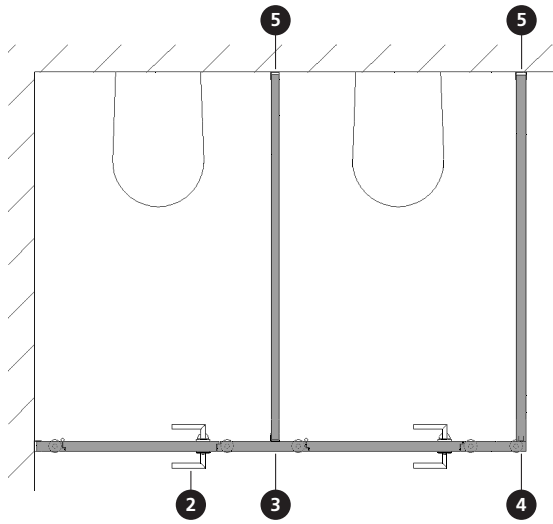

Technical design of cubicle system type SVFG40

2 Cubicle front section with door handle.
Optional wall connection with U-profile as a shadow gap

3 Front partition wall connection
with enclosing U-profile