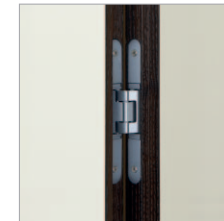

Privacy screens

- Wall-hanging privacy screens
- Made of 30 mm thick solid chipboard
- ABS strips in the same color as the plate color
- Installed with durable aluminium holders
- Wall-mounted structures without bottom support feet are particularly hygienic, since floor cleaning can then be faster and more efficient
- Easy to clean and maintain construction
- Wide range of colors available
- Motif prints are optionally available
- Privacy screens will be produced acc. to the building site dimension

Features type SVFG40

Supports:

- Stainless steel supports, height-adjustable

- Aluminium supports, height-adjustable, price neutral

Hinges:

- Stainless steel hinges with special running surfaces made of high-performance polymer
- Long service life and maintenance-free operation guaranteed for years

- Stainless steel rising hinge
- Doors with self-closing hinges are optional available

- Rebated real wood edge with a high-quality DD-vanish
- Real wood edge made of beech as standard
- Other types of real wood edges, coloured or stained edges available on request