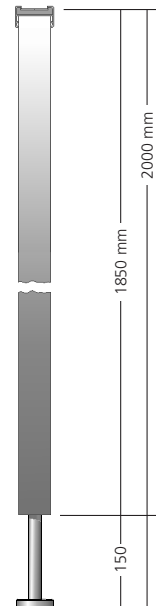

Panels:

3001
Weiß

3004
Anthrazit

3009
Schwarz

ABS-strips

3001
Weiß

3004
Anthrazit

3009
Schwarz

Technical design of cubicle system type SVFG40

2 Cubicle front section with door handle.
Optional wall connection with U-profile as a shadow gap

3 Front partition wall connection
with enclosing U-profile

3 Optional, truncated front
partition wall connection

Front height section

4 Corner connection

5 Wall connection with
encompassing U-profile

5 Optional, wall connection with
U-profile as a shadow gap

We reserve the right to make technical alterations.